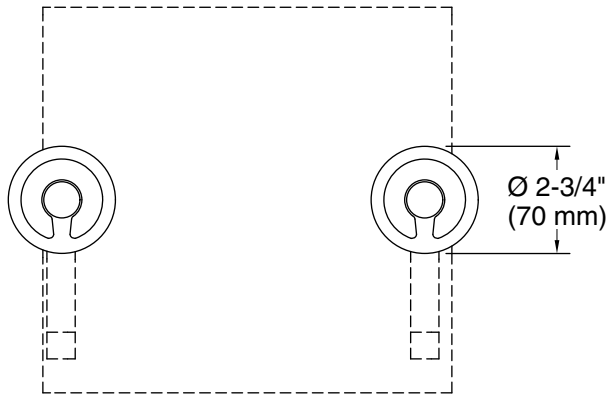

Features

- Two Industrial handles allow for both volume and temperature control.
- Coordinates with Components faucets, accessories, and showering components to complete your bathroom.
- Dual-control wall-mounted.
- Two-handle bathroom faucet trim for wall-mount installations.

Technical Information

All product dimensions are nominal.

Drain included: No

Drain with overflow: No

Notes

Install this product according to the installation instructions.